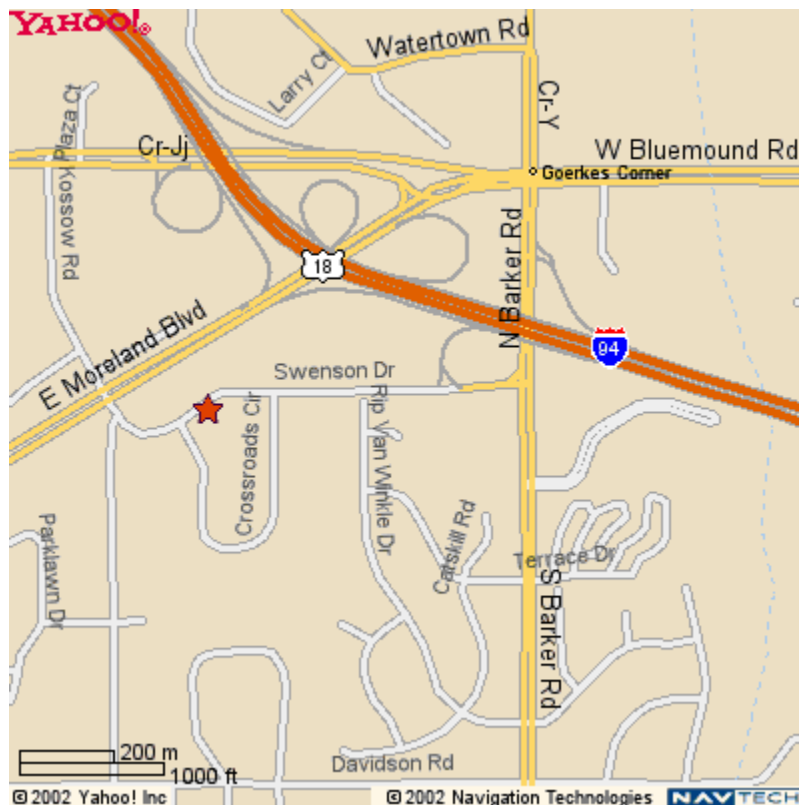

Credits:
Showtime at the Apollo, Summerfest, Mr.3000

Showtimes:
7:30pm
Thursday 8/18

**Also Starring:
Ralph Yetta & Yanga Atkinson**

Map/Directions to UGS Waukesha Office from MKE (Mitchell Field)

1. Take I-94 exit towards Milwaukee (I-894W).
2. Merge onto I-94W.
3. Take the I-43South/I-894 bypass exit.
4. Merge onto I-43s/I-894W.
5. Take the I-894North / US-45 North exit.
6. Merge onto US-45 North / I-894W.
7. Take the I-94W exit.
8. Merge onto I-94W.
9. Exit Barker Road.
10. Turn Left at stoplight exit.
11. Get in Center lane and turn to the Right onto Swenson Drive at stoplight.
12. Follow Swenson Drive. Turn Left at the first road you approach (you're entering an office complex).
13. Turn into the first parking lot on the right.
14. This parking lot serves 2 office buildings. Our building is the 2nd one you will approach (west of the 1st building).

Map/Directions to Giggles Comedy Pub

From the North (West Bend, Fond du Lac)

Take US-41 S toward Milwaukee

Take the WI-167 E/Lannon Rd exit toward CR-Y/Mequon Rd.

Turn LEFT onto Lannon Rd/WI-167 E. Continue for 2 miles.

Turn LEFT onto SQUIRE Drive.

From the South

Take US-41 N toward Milwaukee

Take the WI-167 E/Lannon Rd exit toward CR-Y/Mequon Rd.

Turn RIGHT onto Lannon Rd/WI-167 E. Continue for 2 miles.

Turn LEFT onto SQUIRE Drive.